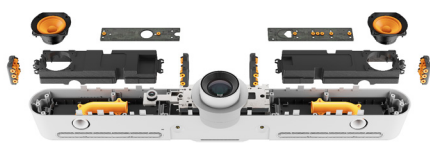

AUDIO	VIDEO	AI VIEWFINDER
Room-filling Sound Large, ultra low distortion speakers with RightSound convey every word with outstanding clarity Adaptive Beamforming Mic Array Beamforming mics pick up voices at every seat and focus on the active talker while suppressing ambient noise Expansion Ready Add up to four Rally mic pods for even greater coverage in larger settings	Ultra-HD Video Brilliantly sharp video, outstanding color, and exceptional optical accuracy at resolutions up to 4K Expansive Room Coverage Motorized lens covers rooms 130° across by 80° high, with lossless image quality up to 5X optical zoom Cinema Quality Logitech RightLight™ technology captures natural-looking skin tones, even in dim or backlit conditions	Framed to Perfection A second built-in camera lens has the ability to detect meeting participants, amplifying RightSight autoframing See Everyone Clearly All meeting participants, even late arrivals, are automatically seen and included Move About Freely AI Viewfinder uses scene awareness to keep the camera on the action